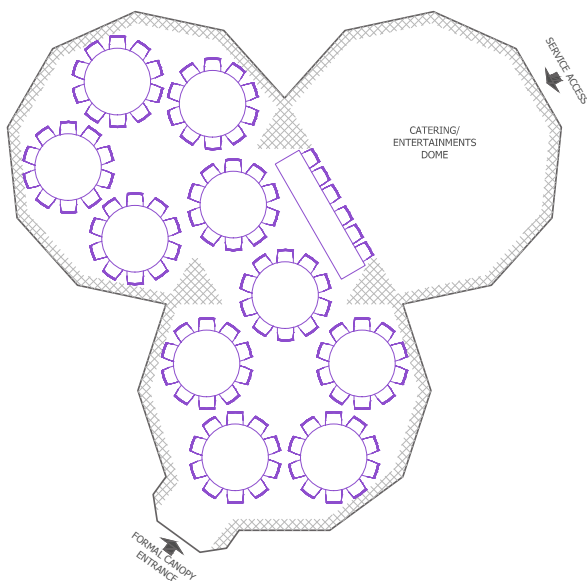

multi-tri dome - up to 180 seated guests

Our multi-tri dome marquee uses three single domes joined together around a clear span central triangular space. With a floor area of 1600sq.ft, the multi-tri dome is well suited for a huge range of medium private, public and corporate events where contemporary ideas meet traditional wishes. Our smaller dome structures make the perfect complement should extra separate spaces be required.

typical layout 1

Separate dome for catering/bar and/or entertainment area
 10nos. 6ft round tables seating 10-12 persons each
 1nos. head table seating 6-8persons
Total capacity shown 106-128 seated guests

typical layout 2

Entrance lounge and catering/bar and/or entertainment area
 6nos. 6ft round tables seating 10-12 persons each
 1nos. head table seating 6-8persons
Total capacity shown 66-80 seated guests