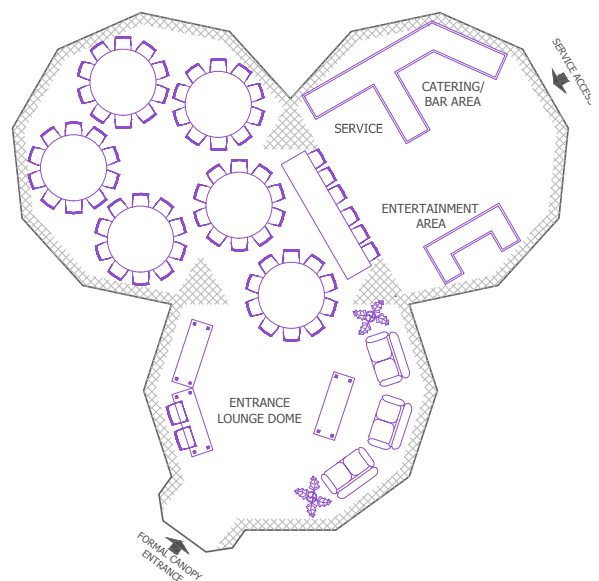

multi-tri dome - up to 180 seated guests

Our multi-tri dome marquee uses three single domes joined together around a clear span central triangular space. With a floor area of 1600sq.ft, the multi-tri dome is well suited for a huge range of medium private, public and corporate events where contemporary ideas meet traditional wishes. Our smaller dome structures make the perfect complement should extra separate spaces be required.

typical layout 1

Separate dome for catering/bar and/or entertainment area
 10nos. 6ft round tables seating 10-12 persons each
 1nos. head table seating 6-8persons
Total capacity shown 106-128 seated guests

typical layout 2

Entrance lounge and catering/bar and/or entertainment area
 6nos. 6ft round tables seating 10-12 persons each
 1nos. head table seating 6-8persons
Total capacity shown 66-80 seated guests